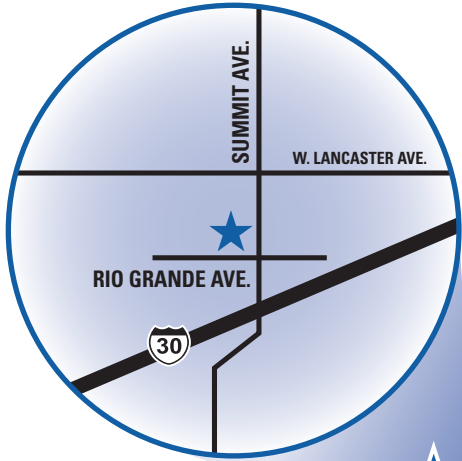

# ALL CHURCH

HOME FOR CHILDREN

CHILDREN, YOUTH AND FAMILY SERVICES

## LOCATION FINDER

### FORT WORTH

**Summit Campus**  
1424 Summit Ave.

**Broadway Campus**  
115 W. Broadway

**Wedgwood Campus**  
6121 Wrigley Way